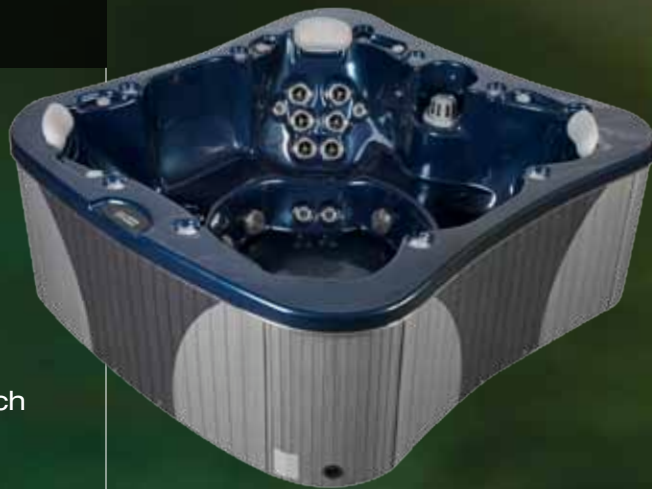

COYOTE SPAS® ARE DESIGNED FOR

LOW MAINTENANCE

MAINTENANCE FREE CABINETS

Coyote Spas® cabinets are designed to have the appearance of natural wood with the durability and low maintenance of synthetic composite materials. No need to sand or stain the cabinet regularly, Coyote cabinets can be easily cleaned with the garden hose. Note too, that the cabinets walls are easily removed to allow easy serviceability to internal components. Offered in several wood tones to best match your landscape.

NORTHERN INSULATION

Coyote Spas® utilize a perimeter Heatlock® insulating system first developed for spas installed in the coldest regions in the world. Fundamental to this design is an outer layer of high tech insulating material, a trapped dead air space where the equipment is housed, and a shell material that allows the transfer of incidental heat through the spa shell.

This design guarantees extremely low operating costs and protects against freezing in the event of power failure. For the extra cold climates, consider our upgraded Northern Insulation package

COYOTE SPAS® SHELL TECHNOLOGY

The basis of any quality spa is the strength of the shell. At Coyote Spas®, we start with a wide selection of high gloss smooth and textured ABS backed cast acrylics. Then a proprietary heat transferring, no VOC's, composite material called Elastocast™ is sprayed on the shell to give steadfast structural integrity. This environmentally responsible way of building a spa shell allows us to take advantage of our Northern Insulation Heatlock® system.