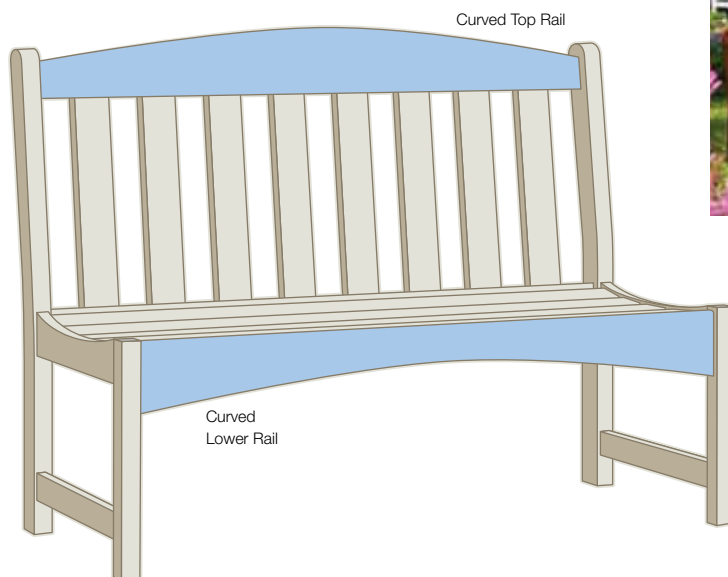

Accent Table
21"h x 16"d x 23"w - 23 lbs

skyline collection

Two Garden Chairs in Redwood, Double High Back Rocker in Redwood, 48" Coffee Table in Weatherwood

Rounded
Arms

The Skyline Collection features a double curve (lower & top rail) and curved, rounded arms.