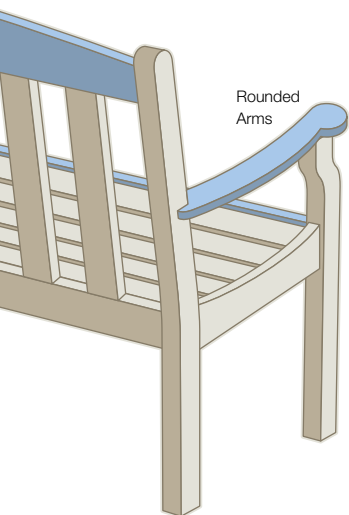

Rounded
Arms

The Skyline Collection features a double curve (lower & top rail) and curved, rounded arms.