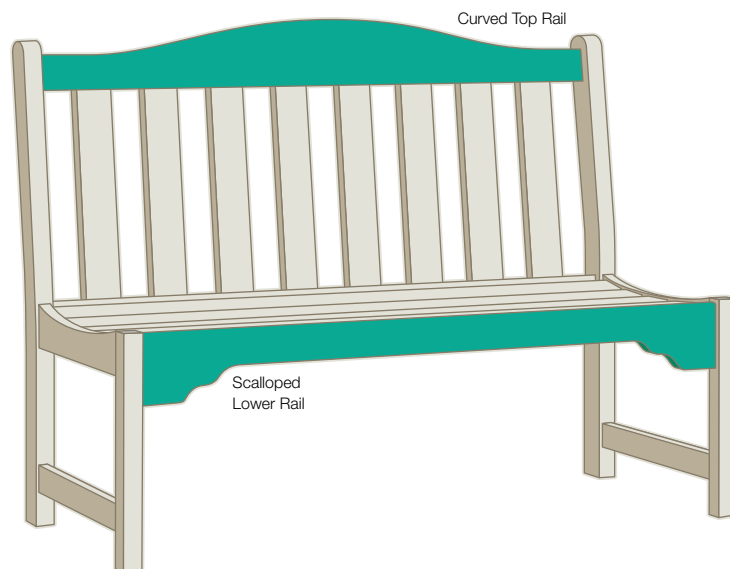

Fanback Adirondack Rocker
40.5"h x 34"d x 31"w - 54 lbs - 18" seat height

Coastal Adirondack Rocker
41.5"h x 34"d x 31"w - 50 lbs - 18" seat height

ridgeline collection

48" Coffee Table in Forest Green, High Back Rocker in Cedar/Forest Green multi-color, 48" Garden Bench in Cedar/Forest Green multi-color

Straight Arms

Curved Top Rail

Scalloped Lower Rail

The Ridgeline Collection features a scalloped lower rail, curved top rail and straight arms.

High Back Rocker
47"h x 31"d x 25"w
44 lbs - 14.5" seat

Gliding Bench
36"h x 23"d x 36"w-66 lbs - 17.5" seat
48"w-83 lbs
60"w-93 lbs