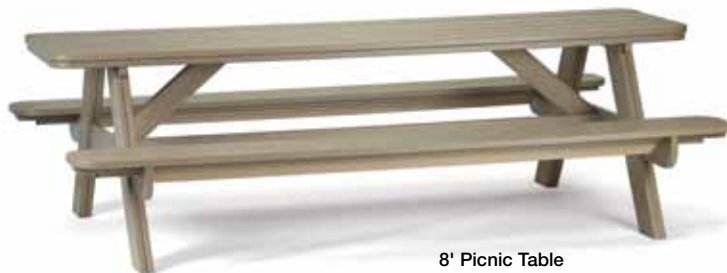

Skyline Coffee Table
17.5"h x 19"d x 36"w-33 lbs
48"w-41 lbs
60"w-53 lbs

48" Skyline Coffee Table in Weatherwood

chaise lounge

Our new chaise lounge chair is ideal for relaxing by the pool or on your patio. Both the adjustable backrest and the arm rests fold down flat.

Chaise Lounge Chair
36"h x 66"l x 30"w (seat up)
12"h x 76"l x 30"w (flat)
85 lbs

picnic tables

6' Picnic Table in Black/Weatherwood multi-color

6' Picnic Table
33"h x 59"d x 72"w - 168 lbs
17.5" seat

Picnic tables can be ordered with an optional umbrella hole at an additional cost. Please specify at time of order.