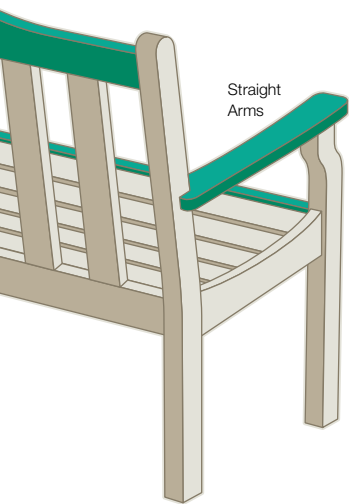

Accent Table
21"h x 16"d x 23"w
23 lbs

Windsail Footrest
14.5"h x 24"d x 22"w
19 lbs

Leisure Footrest
14.5"h x 24"d x 22"w
19 lbs

adirondack rockers

Shoreline Adirondack Rocker
40.5"h x 34"d x 31"w - 54 lbs - 18" seat height

Fanback Adirondack Rocker
40.5"h x 34"d x 31"w - 54 lbs - 18" seat height

Coastal Adirondack Rocker
41.5"h x 34"d x 31"w - 50 lbs - 18" seat height

ridgeline collection

48" Coffee Table in Forest Green, High Back Rocker in Cedar/Forest Green multi-color, 48" Garden Bench in Cedar/Forest Green multi-color

Straight Arms

Curved Top Rail

Scalloped Lower Rail

The Ridgeline Collection features a scalloped lower rail, curved top rail and straight arms.

High Back Rocker
47"h x 31"d x 25"w
44 lbs - 14.5" seat

Gliding Bench
36"h x 23"d x 36"w-66 lbs - 17.5" seat
48"w-83 lbs
60"w-93 lbs