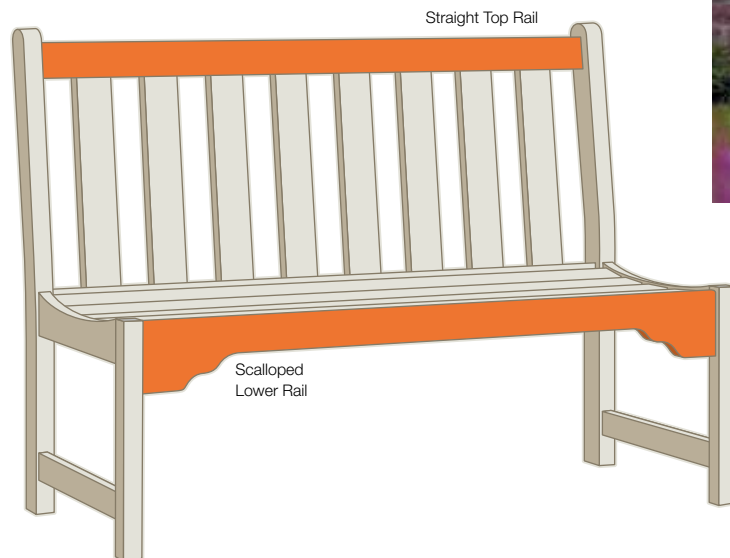

horizon collection

The Horizon Collection features a scalloped lower rail, straight top rail and arms.