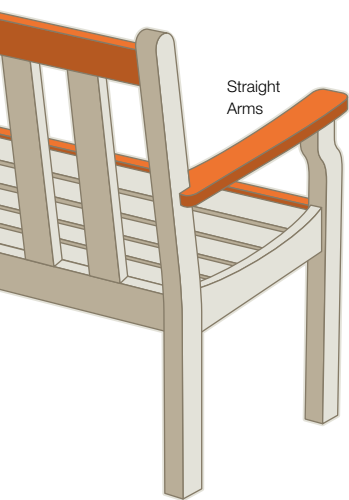

Backless Bench
17.5"h x 19"d x 36"w-33 lbs - 17.5" seat
48"w-41 lbs
60"w-53 lbs

Coffee Table
17.5"h x 19"d x 36"w-33 lbs
48"w-41 lbs
60"w-53 lbs

Accent Table
21"h x 16"d x 23"w - 23 lbs

horizon collection

48" Park Bench in Sky Blue, two High Back Rockers in Lilac, Accent Table in White

The Horizon Collection features a scalloped lower rail, straight top rail and arms.

High Back Rocker
47"h x 31"d x 25"w
44 lbs - 14.5" seat